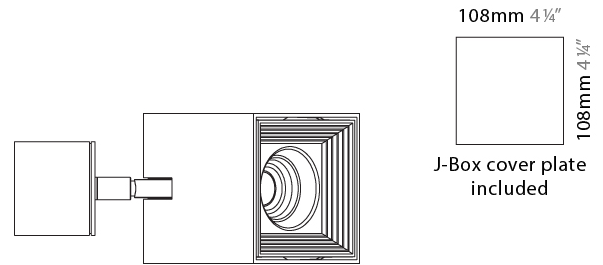

DAU SINGLE ADJUSTABLE SURFACE

D92188R9-

base number Finish Options

1. To build a product code in our configurator select the specify button on the base model # product page
2. To build a manual product code on this datasheet choose from the options listed below in blue font and add the suffix to the base model #

GENERAL

Series: Dau
Subseries: Dau Single Adjustable
Brand: Milan
Division: Design
Mounting Type: Surface
Subcategory: Spots

PHYSICAL

Shape: Cube
Length (mm): 80
Length (in): 3 1/8
Width (mm): 80
Width (in): 3 1/8
Height (mm): 86
Height (in): 3 3/8
Max. Overall Height (mm): 164
Max. Overall Height (in): 6 7/16
Light Distribution: Adjustable / Direct
Fixture Finish: BAL / MWL / BSL
Fixture Material: Extruded Aluminum

ELECTRICAL

Lamp Type: LED
Input Wattage (W): 10
Total Output Wattage (W): 9.3
Dimming: Tri-Mode (Non-Dimming and Phase Dimming (120Vac only) and 0-10V Dimming)
Driver Included: No
Driver Location: Remote
Driver Type: Constant Current - 120 / 277Vac
Driver Class: Class 2
Input Voltage (V): 120 - 277
Constant Current (MA): 350

LED

Number of LEDs: 1
Color Temperature (°K): 3000
Max. Delivered Lumen (lm): 956
CRI: >90 CRI
Lamp Life (hrs): 50000

OPTICAL

Optic°: 50
Adjustability: Rotational 300°; Tilt 90°

RATINGS AND CERTIFICATIONS

Certified By: Certified for North American Standards
IP rating: IP20

PROJECT	
TYPE	
SPECIFIER	
QUANTITY	
DATE