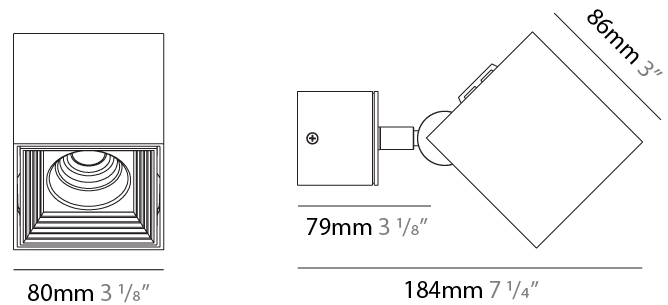

DAU SINGLE ADJUSTABLE SURFACE

D92188R9-

base number Finish Options

1. To build a product code in our configurator select the specify button on the base model # product page
2. To build a manual product code on this datasheet choose from the options listed below in blue font and add the suffix to the base model #

GENERAL

Series: Dau
Subseries: Dau Single Adjustable
Brand: Milan
Division: Design
Mounting Type: Surface
Subcategory: Spots

PHYSICAL

Shape: Cube
Length (mm): 80
Length (in): 3 1/8
Width (mm): 80
Width (in): 3 1/8
Height (mm): 86
Height (in): 3 3/8
Max. Overall Height (mm): 164
Max. Overall Height (in): 6 7/16
Light Distribution: Adjustable / Direct
Fixture Finish: BAL / MWL / BSL
Fixture Material: Extruded Aluminum

ELECTRICAL

Lamp Type: LED
Input Wattage (W): 10
Total Output Wattage (W): 9.3
Dimming: Tri-Mode (Non-Dimming and Phase Dimming (120Vac only) and 0-10V Dimming)
Driver Included: No
Driver Location: Remote
Driver Type: Constant Current - 120 / 277Vac
Driver Class: Class 2
Input Voltage (V): 120 - 277
Constant Current (MA): 350

LED

Number of LEDs: 1
Color Temperature (°K): 3000
Max. Delivered Lumen (lm): 956
CRI: >90 CRI
Lamp Life (hrs): 50000

OPTICAL

Optic°: 50
Adjustability: Rotational 300°; Tilt 90°

RATINGS AND CERTIFICATIONS

Certified By: Certified for North American Standards
IP rating: IP20

PROJECT	
TYPE	
SPECIFIER	
QUANTITY	
DATE